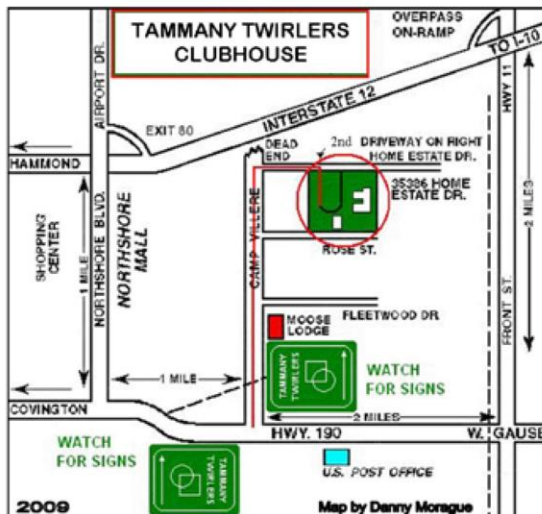

1516 Gause Blvd.,
Slidell, LA 70458
Phone: 985-726-5100
Fax : 985-726-5176

Best Western Slidell Inn

120 Taos Street,
Slidell, LA 70458
Local (985) 781-5655 /
Toll-Free (888) 989-0427
Fax (985) 781-0077

Comfort Inn & Suites (HOST)

34579 Grantham Road (I-12 Exit 80)
Slidell, LA 70460 (2mi from hall)
Phone: (985) 326-0890
Fax: (985) 326-0895

Hampton Inn Slidell

56460 Frank Pichon Road,
Slidell, Louisiana,
Phone: (985)726-9777

Holiday Inn Hotel & Suites

372 VOTERS RD.,
Slidell, LA 70461
Phone 985-639-0890
Fax: 985-639-0896

LaQUINTA Inns & Suites

794 E. I-10 Service Rd.
Slidell, LA 70461
Phone: (985) 643-9770
Fax: (985) 641-4476

LaQUINTA INNS & Suites

126 Holiday Boulevard (I-12 Exit 80)
Slidell, LA 70461 (1.5mi from hall)
Phone: (985) 649-2170
Fax: (985) 649-2171

Motel 6 New Orleans

136 Taos Street,
Slidell, LA 70458
Phone: (985) 649-7925
Fax: (985) 643-3567

Sleep Inn Slidell

142 Oak Court,
Slidell, LA
Phone: (985) 641-2143
Fax: (985) 781-6856

Super 8 Slidell

2010 Old Spanish Trail,
Slidell, LA 70458
Phone: 985-641-4147
Fax: 985-847-1220

FOOD AND REFRESHMENTS

Served both nights.

AFTER PARTY

If After Party is planned, location and
maps will be provided.

One student tip will be called each night for all students that attend. Students are not charged. Appropriate dance clothing is required. No tank tops or shorts. Skirts for female dancers and long-sleeved shirts for men.

Festival Fees/Per Person

Total Package (For all events) $30.00/pp

Friday Night Only $15.00

Saturday Night Only $20.00

Workshops Only $10.00/each
(If total package purchased, workshops are included)

Teen Dancers/pp $5.00/per session

CAMPERS: Space is available on the Clubhouse property on a first-come, first-serve basis for a donation of $10.00/night. Contact Georgiana Stevens at 985-707-4715 for more information about hook-ups and reserving your space.