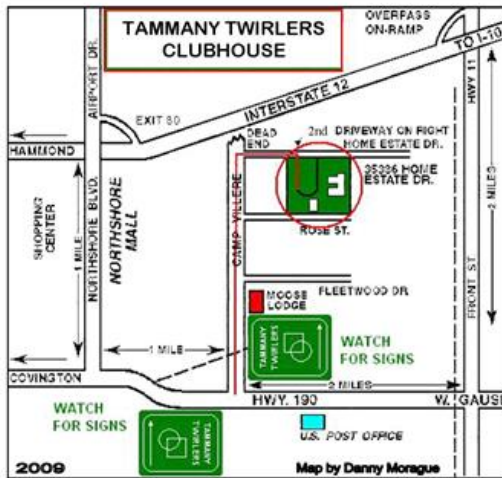

1516 Gause Blvd.,
Slidell, LA 70458
Phone: 985-726-5100
Fax : 985-726-5176

Best Western Slidell Inn

120 Taos Street,
Slidell, LA 70458
Local (985) 781-5655 /
Toll-Free (888) 989-0427
Fax (985) 781-0077

Comfort Inn & Suites (HOST)

34579 Grantham Road (I-12 Exit 80)
Slidell, LA 70460 (2mi from hall)
Phone: (985) 326-0890
Fax: (985) 326-0895

Hampton Inn Slidell

56460 Frank Pichon Road,
Slidell, Louisiana,
Phone: (985)726-9777

Holiday Inn Hotel & Suites

372 VOTERS RD.,
Slidell, LA 70461
Phone 985-639-0890
Fax: 985-639-0896

LaQUINTA Inns & Suites

794 E. I-10 Service Rd.
Slidell, LA 70461
Phone: (985) 643-9770
Fax: (985) 641-4476

LaQUINTA INNS & Suites

126 Holiday Boulevard (I-12 Exit 80)
Slidell, LA 70461 (1.5mi from hall)
Phone: (985) 649-2170
Fax: (985) 649-2171

Motel 6 New Orleans

136 Taos Street,
Slidell, LA 70458
Phone: (985) 649-7925
Fax: (985) 643-3567

Sleep Inn Slidell

142 Oak Court,
Slidell, LA
Phone: (985) 641-2143
Fax: (985) 781-6856

Super 8 Slidell

2010 Old Spanish Trail,
Slidell, LA 70458
Phone: 985-641-4147
Fax: 985-847-1220

FOOD AND REFRESHMENTS

Served both nights.

AFTER PARTY

If After Party is planned, location and maps will be provided.

One student tip will be called each night for all students that attend. Students are not charged. Appropriate dance clothing is required. No tank tops or shorts. Skirts for female dancers and long-sleeved shirts for men.

Festival Fees/Per Person

Total Package (For all events) $25.00/pp

Friday Night Only $10.00

Saturday Night Only $15.00

Workshops Only $5.00/each
(If total package purchased, workshops are included)

Teen Dancers $5.00/per session

CAMPERS: Space is available on the Clubhouse property on a first-come, first-serve basis for a donation of $10.00/night. Contact Georgiana Stevens at 985-707-4715 for more information about hook-ups and reserving your space.